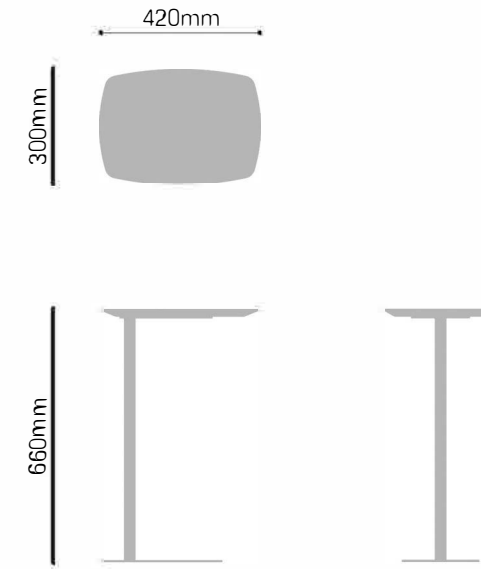

Overview

Table Tops

Yellow,20mm

Black,20mm

Oak,20mm

White,20mm

Table Legs

Yellow paint

Black paint

White paint