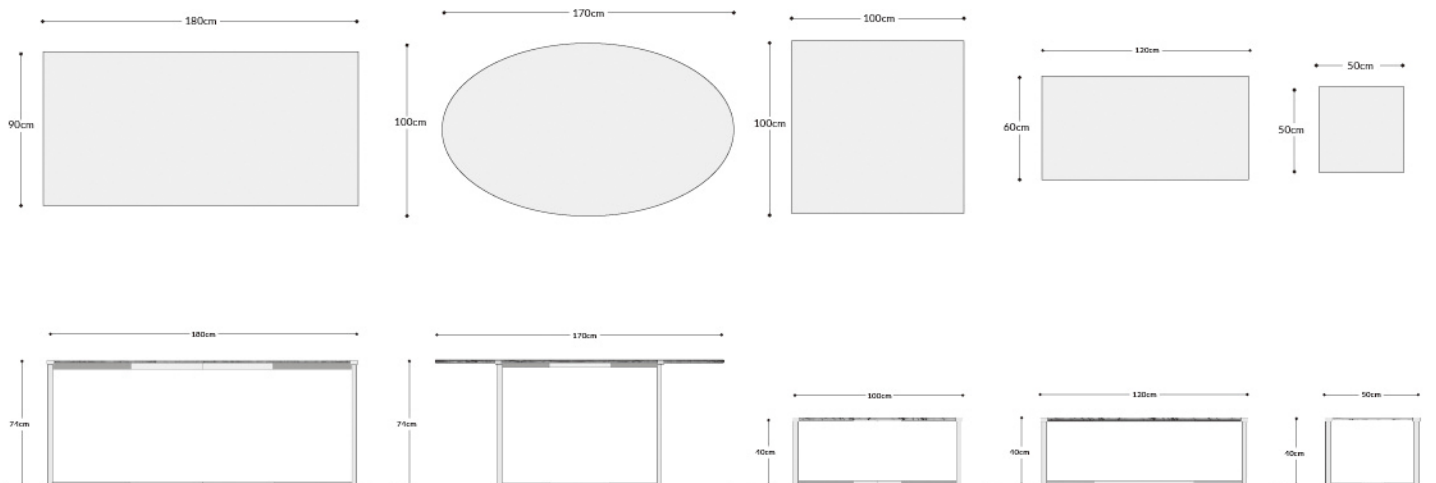

Teddy coffee table - Black Eagle marble/Brass plated steel frame

DINING TABLE
L180xW90xH74
Gross :176kg/1.5m³

DINING TABLE
L170xW100xH74
Gross :135kg/1.5m³

COFFEE TABLE
L100xW100xH40
Gross :109kg/0.5m³

COFFEE TABLE
L120xW60xH40
Gross : 86kg/0.4m³

SIDE TABLE
L50xW50xH40
Gross : 31kg/0.2m³

Front page: Teddy oval dining table - Black Eagle marble/Powder coated iron black frame [top]

Teddy rectangular dining table - Green Lightning marble/Copper plated steel frame [bottom]