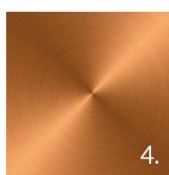

This page: Teddy oval dining table - Black Eagle marble/Black powder coated iron frame [top]

SELECTION OF MARBLE

Black Eagle

White Mountain

Green Lightning

Grey Rain

Special White*

*White Blossom marble is not available any more.

SELECTION OF FRAME COLOR

1.

2.

3.

4.

5.

POUL

1. Powder coated iron - Black
2. Powder coated iron - White
3. Stainless steel
4. Copper plated steel
5. Brass plated steel